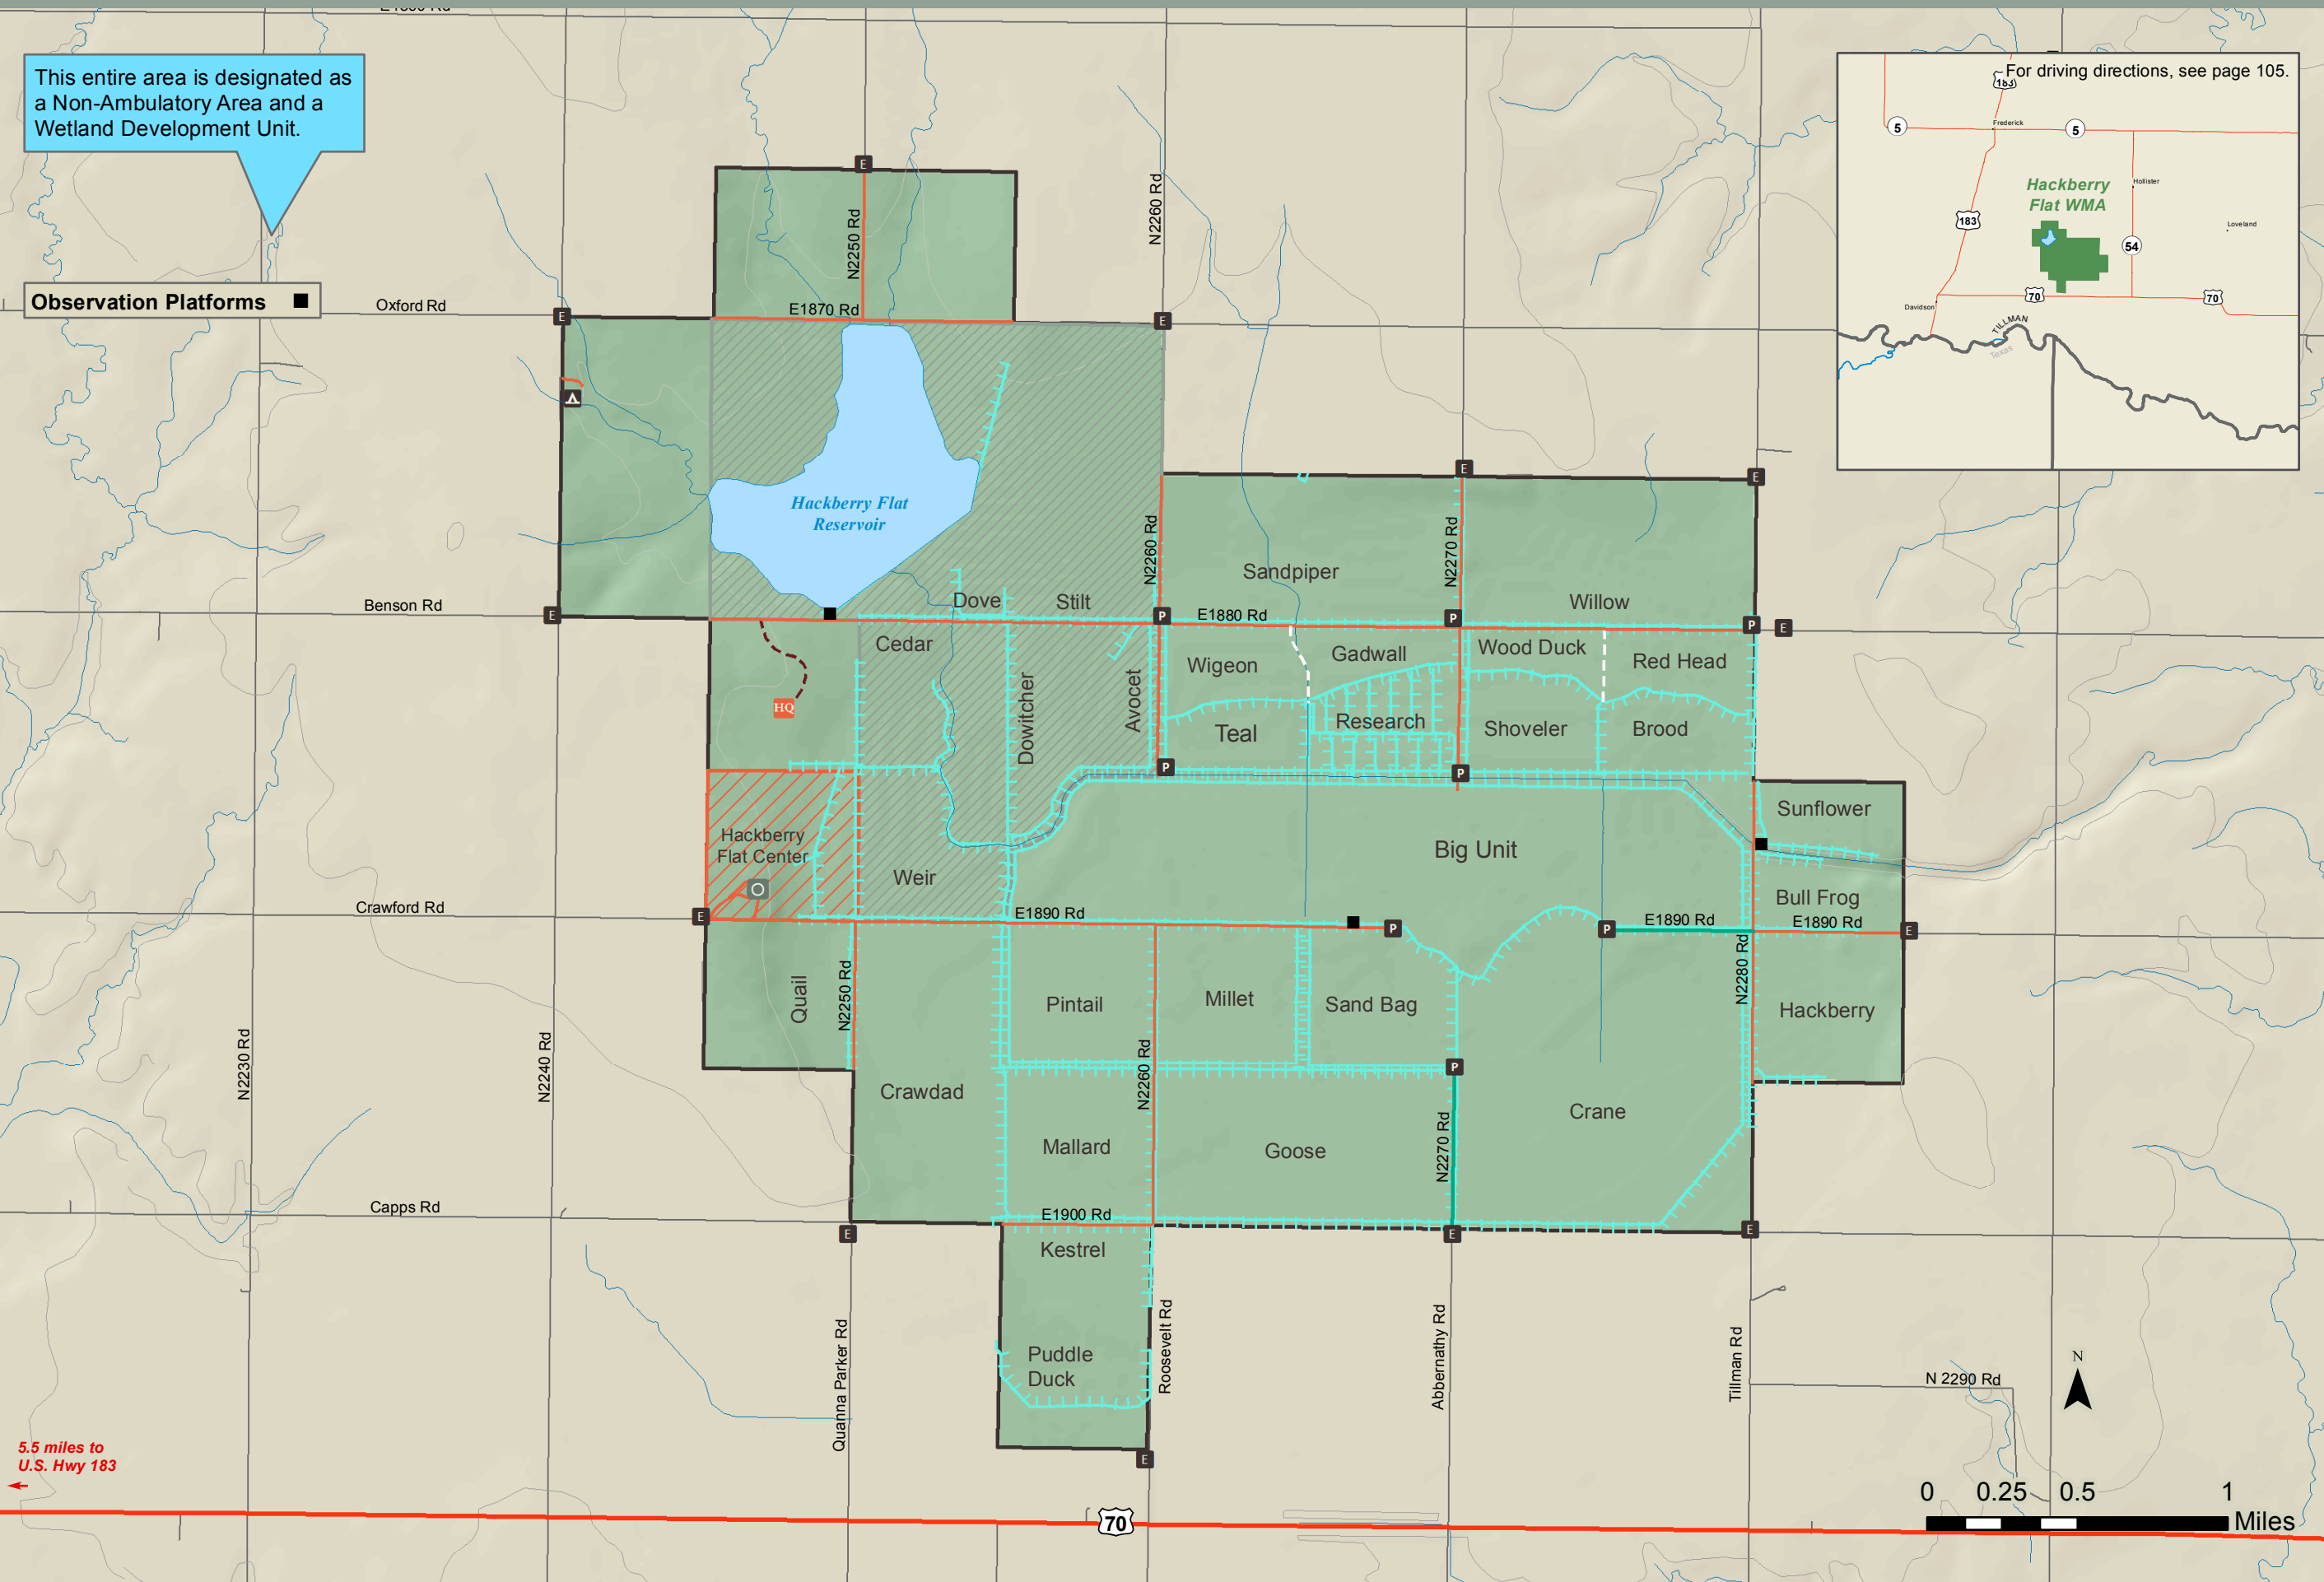

This entire area is designated as a Non-Ambulatory Area and a Wetland Development Unit.

Observation Platforms ■

Hackberry Flat Wildlife Management Area & Waterfowl Refuge Portion