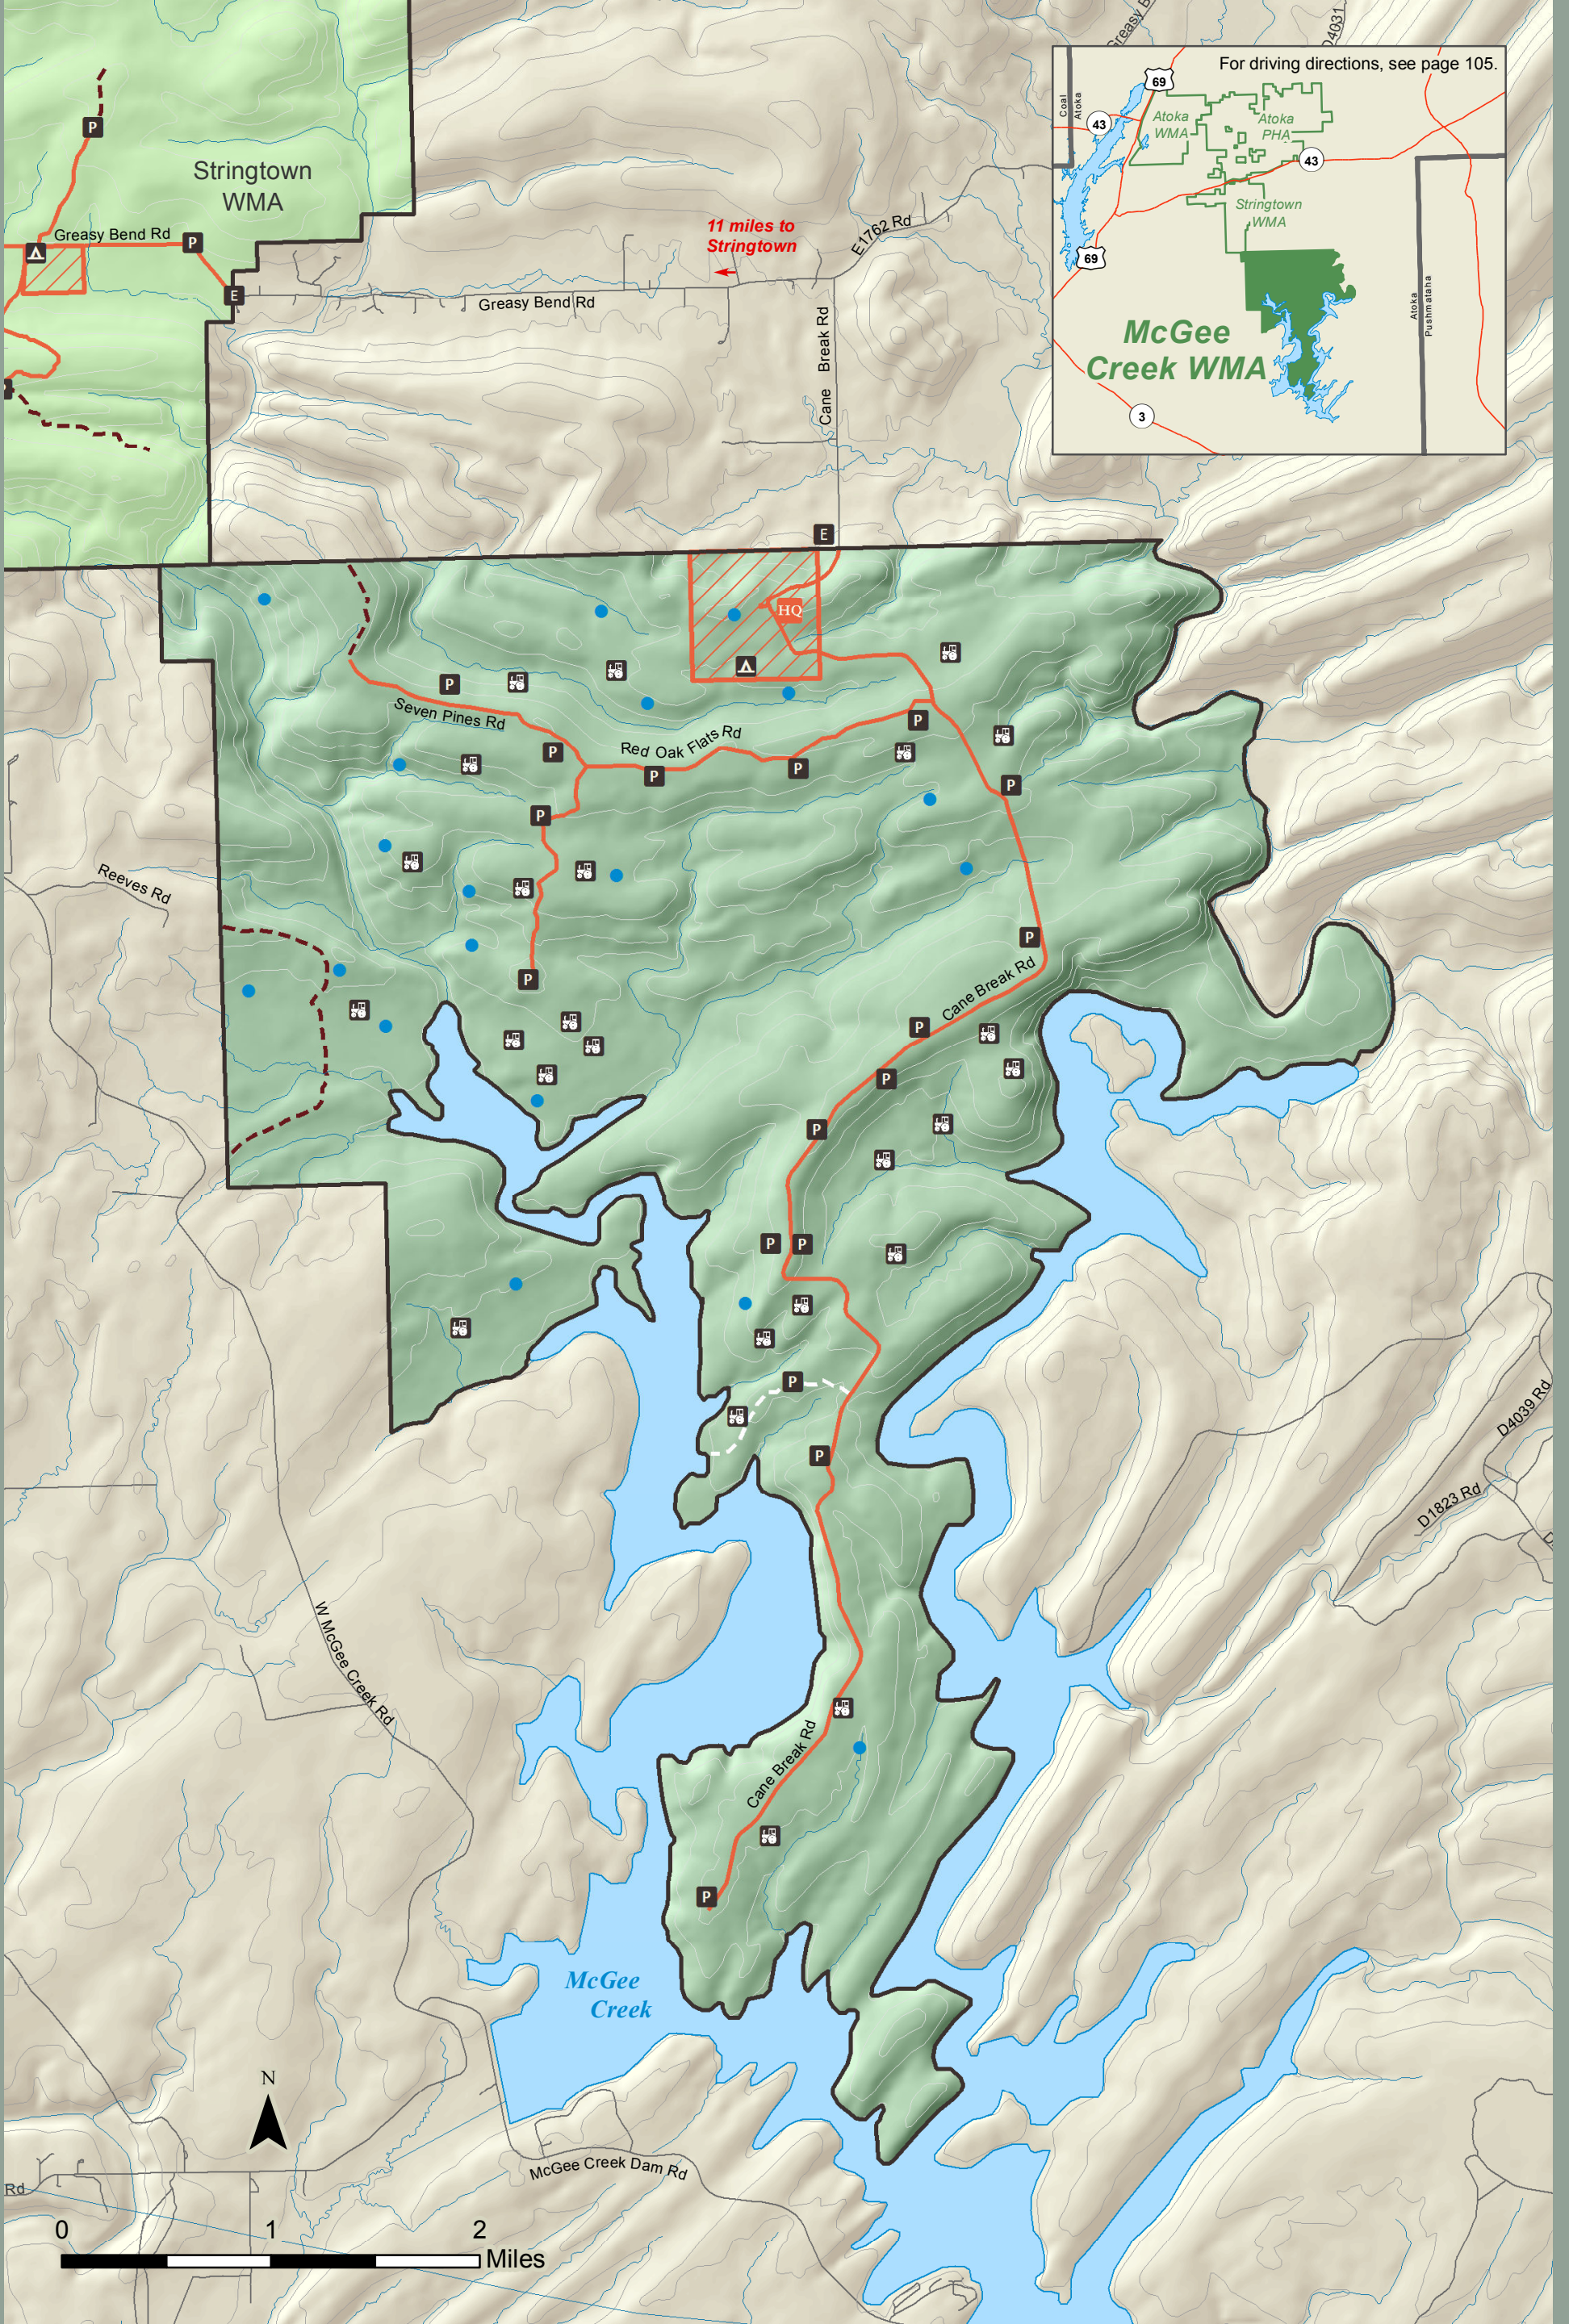

McGee Creek Wildlife Management Area

Area: 10,000 acres
(580) 320-3173
wildlifedepartment.com/wildlife-management-areas/mcgee-creek

11 miles to Stringtown

For driving directions, see page 105.

McGee Creek WMA

Stringtown WMA

Greasy Bend Rd

Greasy Bend Rd

E1762 Rd

Cane Break Rd

Seven Pines Rd

Red Oak Flats Rd

Reeves Rd

Cane Break Rd

W McGee Creek Rd

Cane Break Rd

McGee Creek

McGee Creek Dam Rd

D1823 Rd

D4039 Rd

0 1 2 Miles