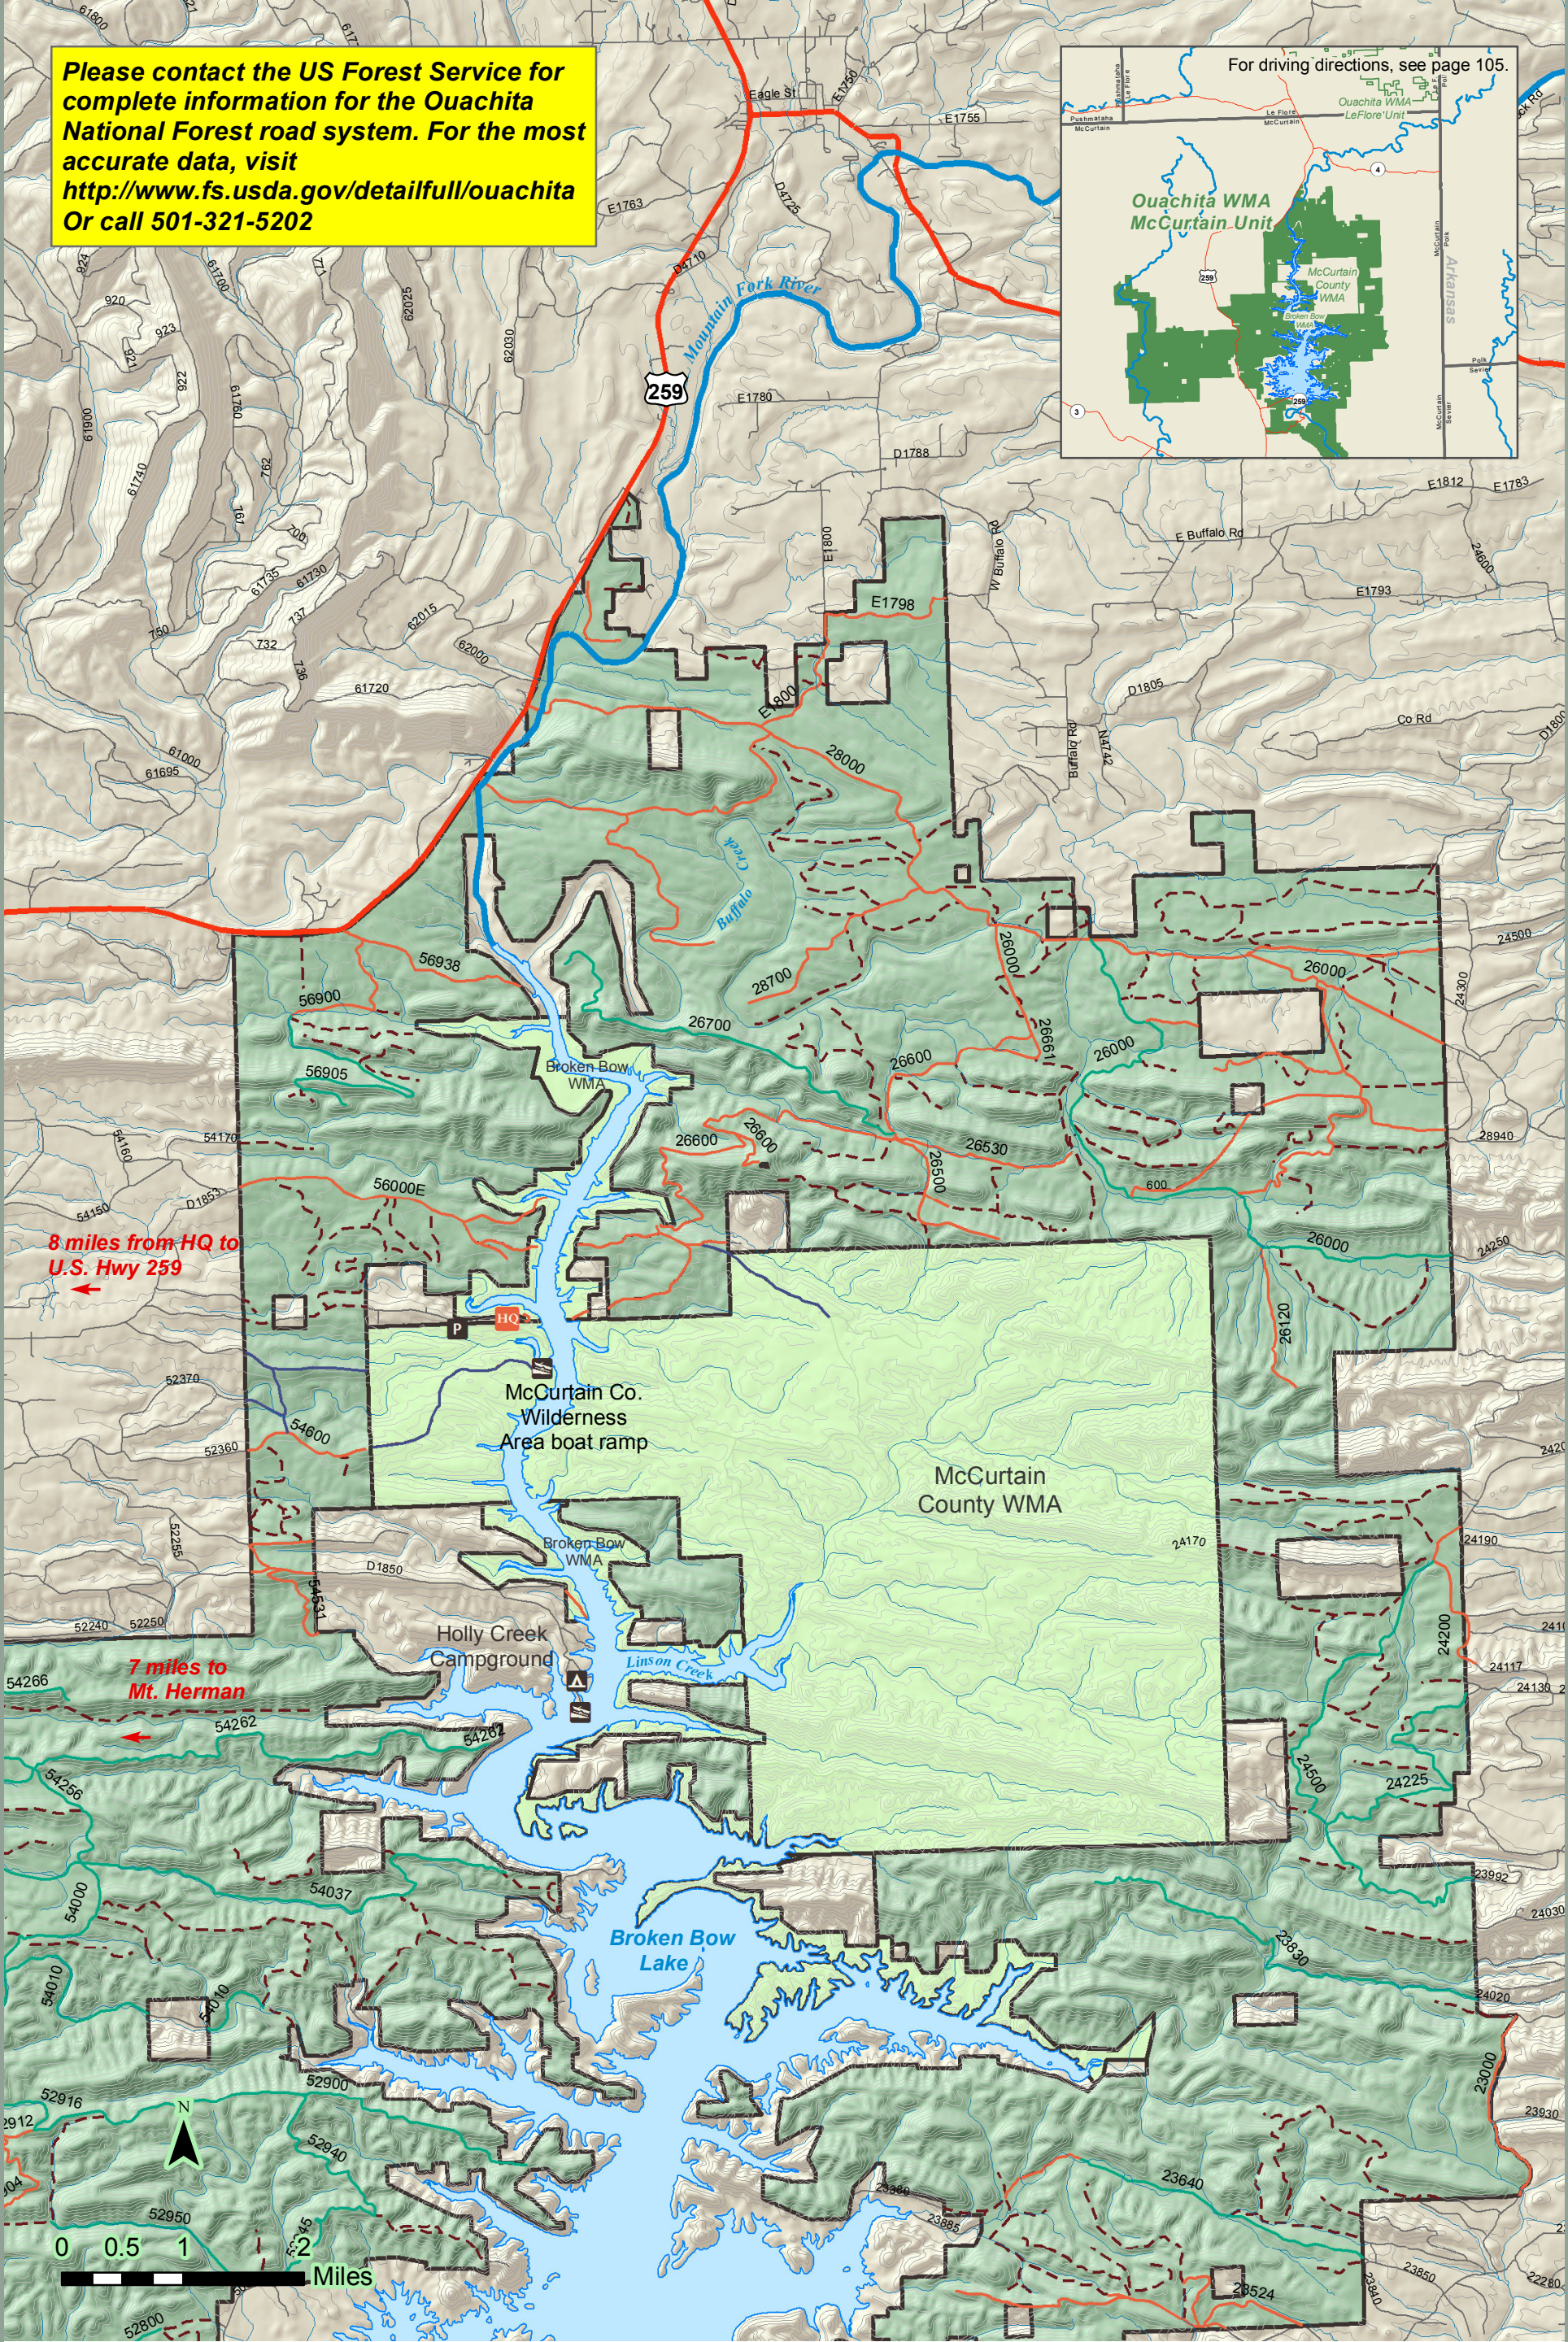

Please contact the US Forest Service for complete information for the Ouachita National Forest road system. For the most accurate data, visit <http://www.fs.usda.gov/detailfull/ouachita> Or call 501-321-5202

Area: 131,000 acres
(918) 527-9918
wildlifedepartment.com/wildlife-management-areas/ouachita-mccurtain-unit