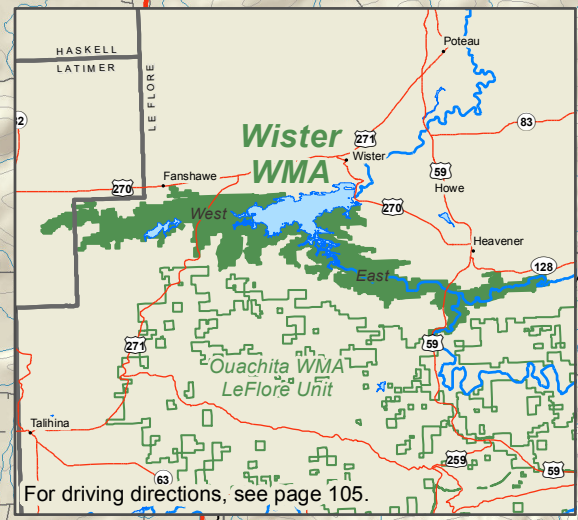

All dirt and gravel roads which are not marked as closed by a gate, sign, or earthen berm are open to hunting by holders of the Motor-Vehicle or Non-Ambulatory Permit.

Wister Wildlife Management Area & Waterfowl Refuge Portion (West)