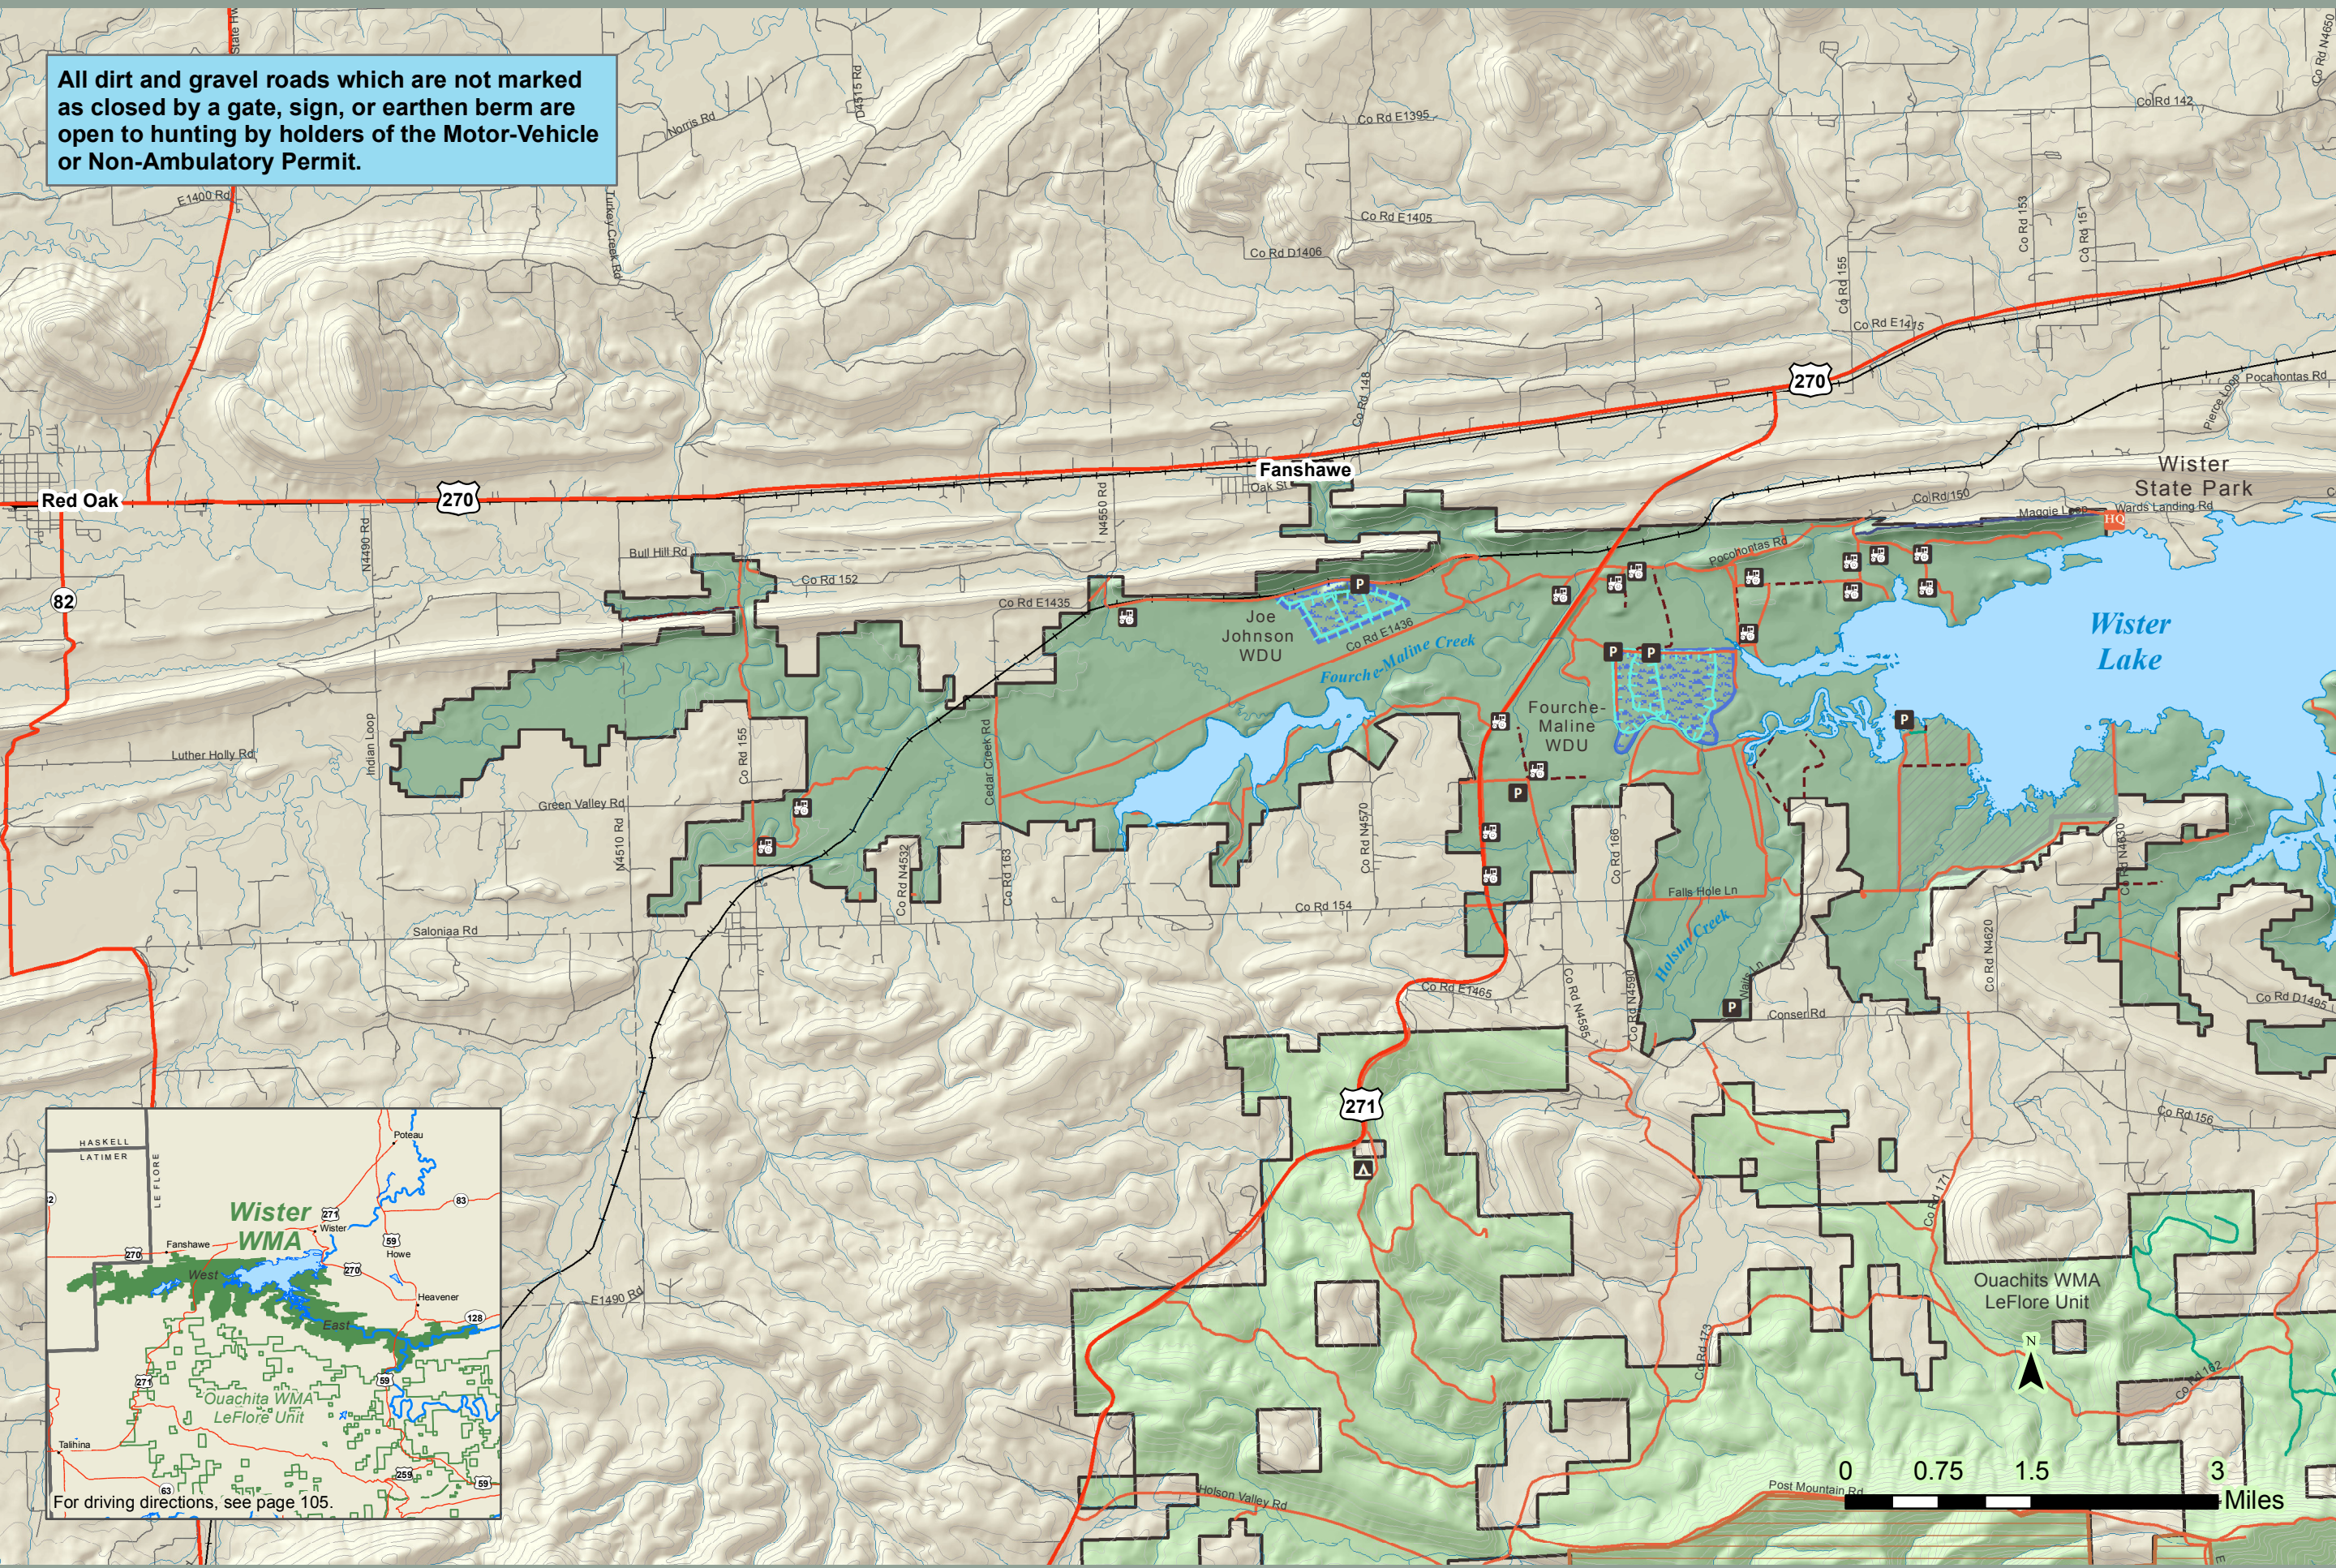

All dirt and gravel roads which are not marked as closed by a gate, sign, or earthen berm are open to hunting by holders of the Motor-Vehicle or Non-Ambulatory Permit.

Wister Wildlife Management Area & Waterfowl Refuge Portion (West)