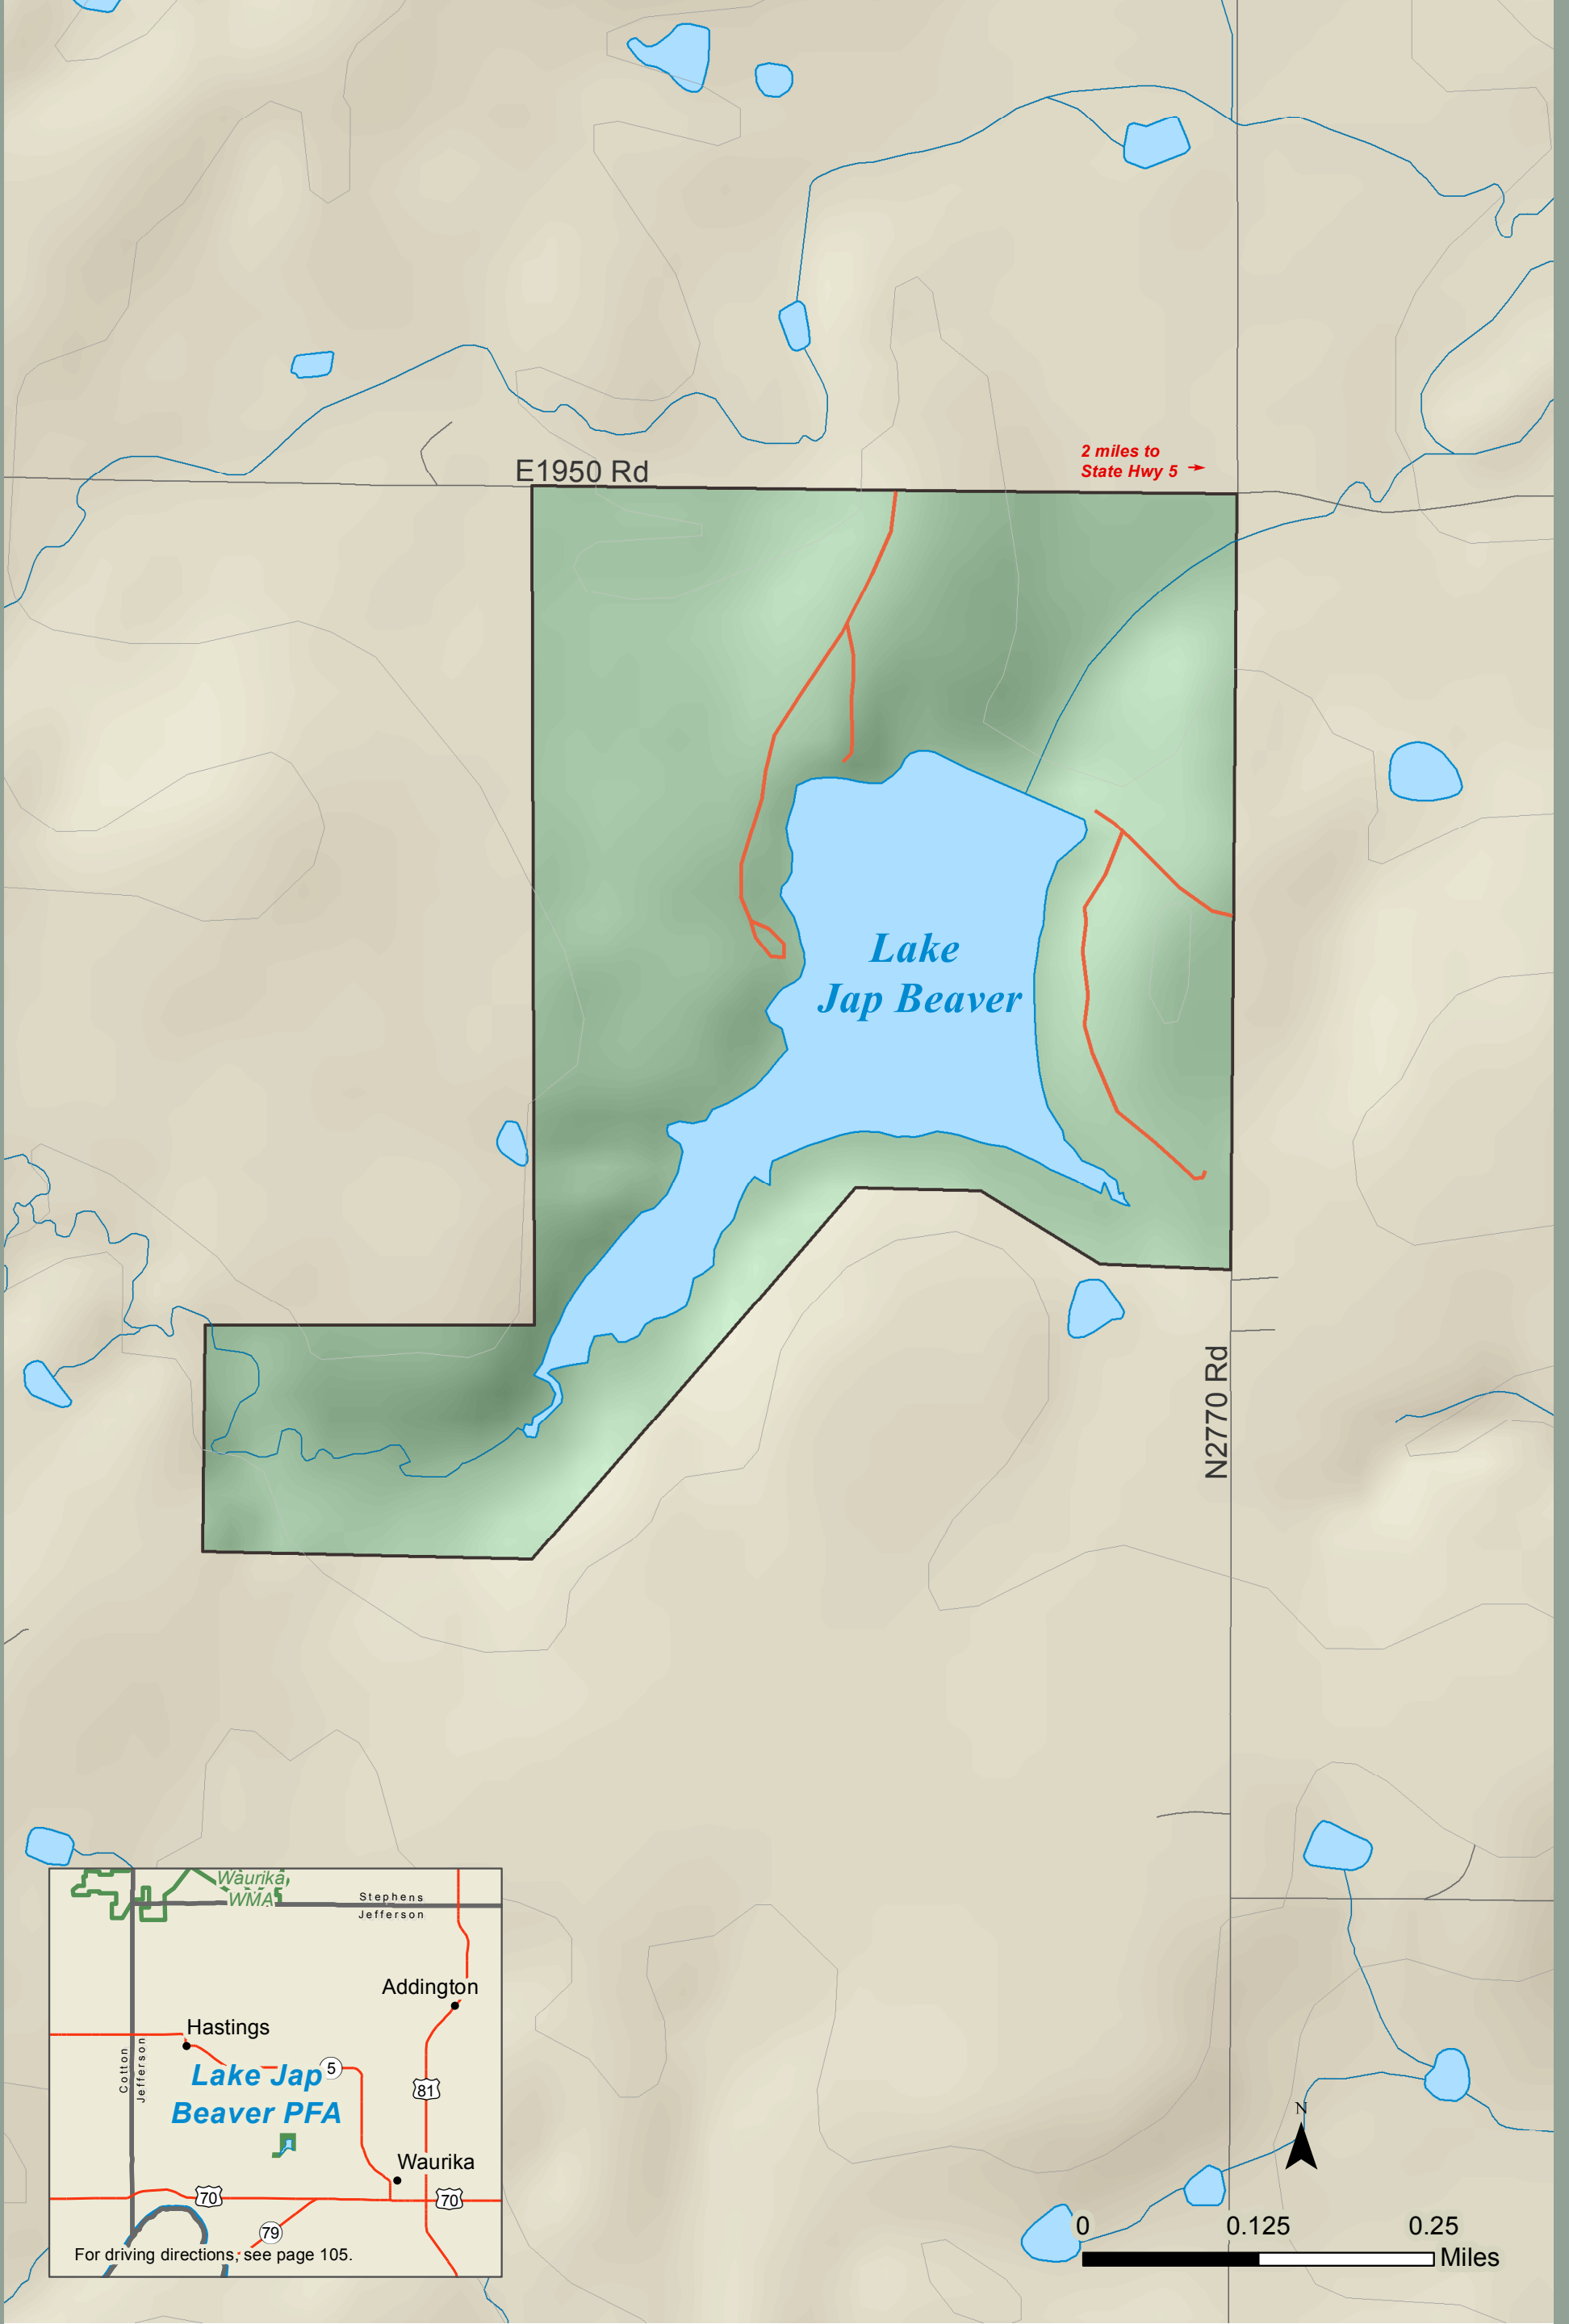

# Lake Jap Beaver Public Fishing Area

Area: 208 acres  
(580) 529-2795  
wildlifedepartment.com/fishing/wheretofish/jap-beaver

2 miles to  
State Hwy 5 →

N2770 Rd

E1950 Rd

Lake  
Jap Beaver