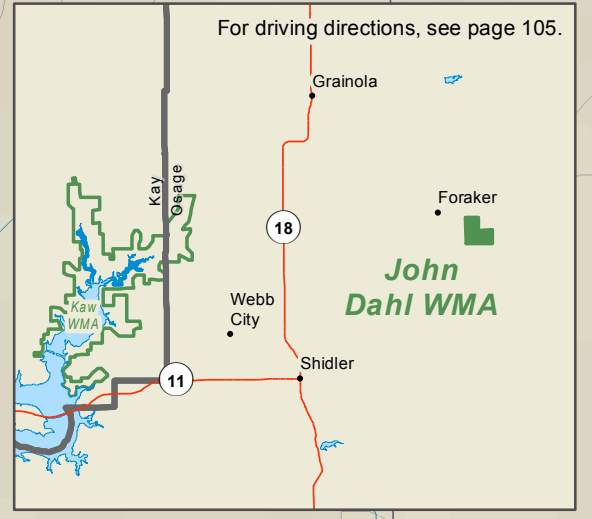

John Dahl Wildlife Management Area

Area: 480 acres
(405) 823-7936
wildlifedepartment.com/wildlife-management-areas/john-dahl

7 miles to
State Hwy 18
←

Co Rd 4650

Co Rd 4545

0 0.125 0.25
Miles