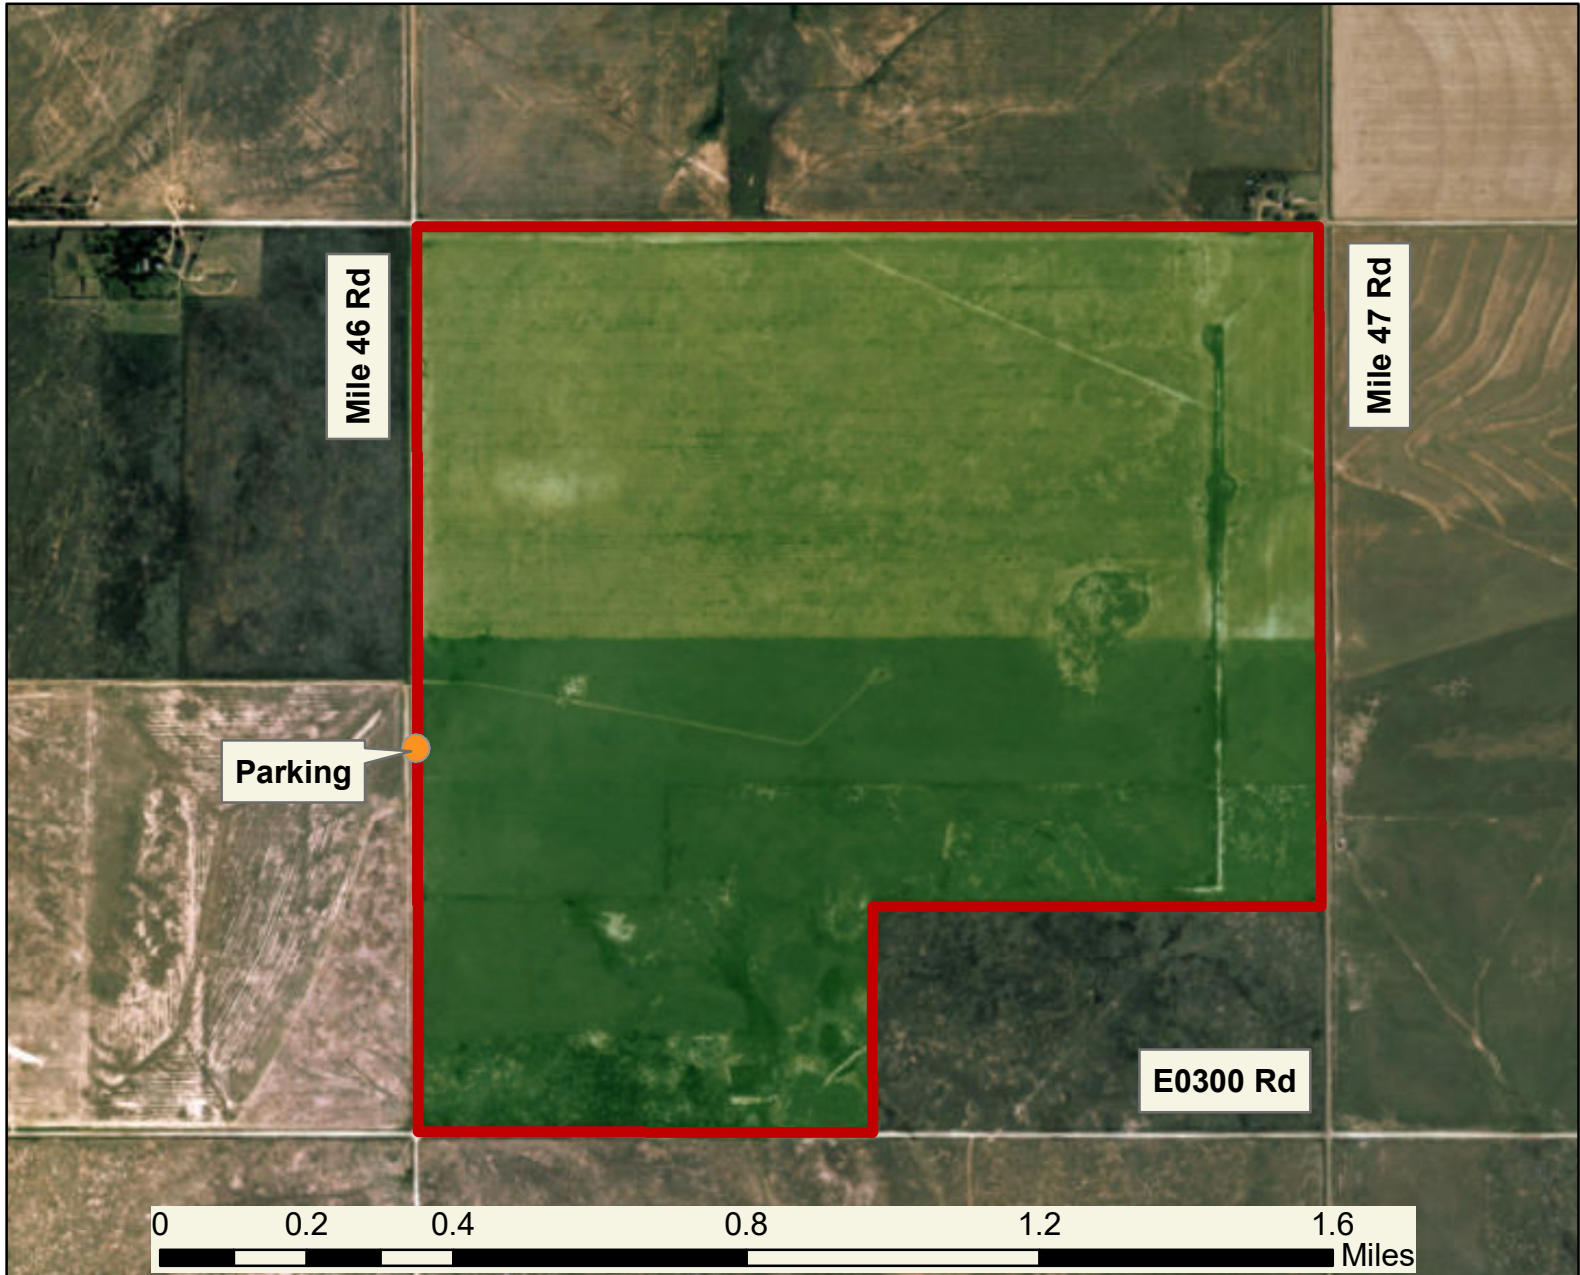

OLAP

Oklahoma Land Access Program

Special regulations apply; consult regulations.
www.wildlifedepartment.com/olap

OLAP ID: Texas_H001
County: Texas
Acres: 551
Township: S2-T01N-R17E CM

PUBLIC ACCESS ALLOWED:

1. Walk-in Hunting: Archery/Shotgun only (Sep 1 - Feb 16)
2. Walk-in Hunting: Spring Turkey (Apr 6 - May 6)

Legend					
	Safety Zones		Controlled Hunt		Walk-In Hunting General
	Stream Fishing Access		September		Wildlife Viewing
	Fishing Access		Walk-In Hunting Archery & Shotgun		Turkey Hunting Access