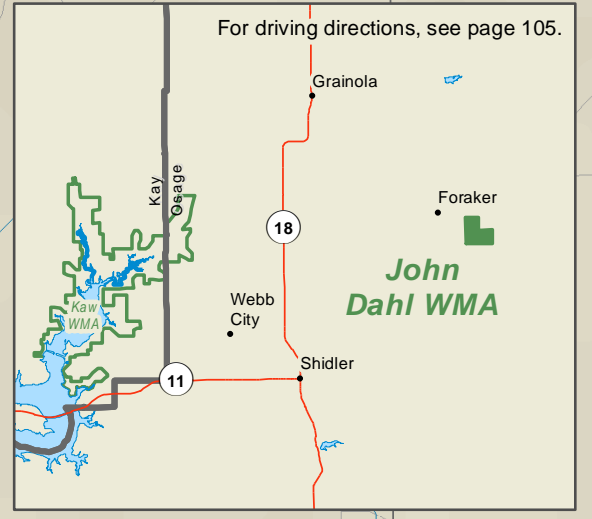

John Dahl Wildlife Management Area

Area: 480 acres
(405) 823-7936
wildlifedepartment.com/wildlife-management-areas/john-dahl

7 miles to
State Hwy 18
←

Co Rd 4650

Co Rd 4545

0 0.125 0.25
Miles