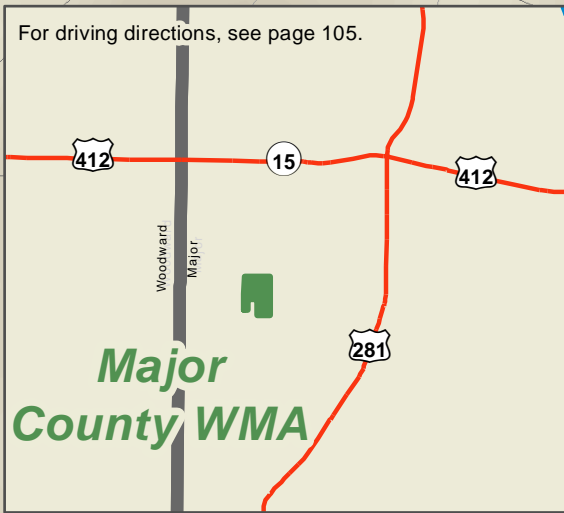

For driving directions, see page 105.

2.25 miles to U.S. Hwy 281

N2290 Rd

E0430 Rd

E0440 Rd

Major County Wildlife Management Area

Area: 210 acres
(580) 541-5319
wildlifedepartment.com/wildlife-management-areas/major-county