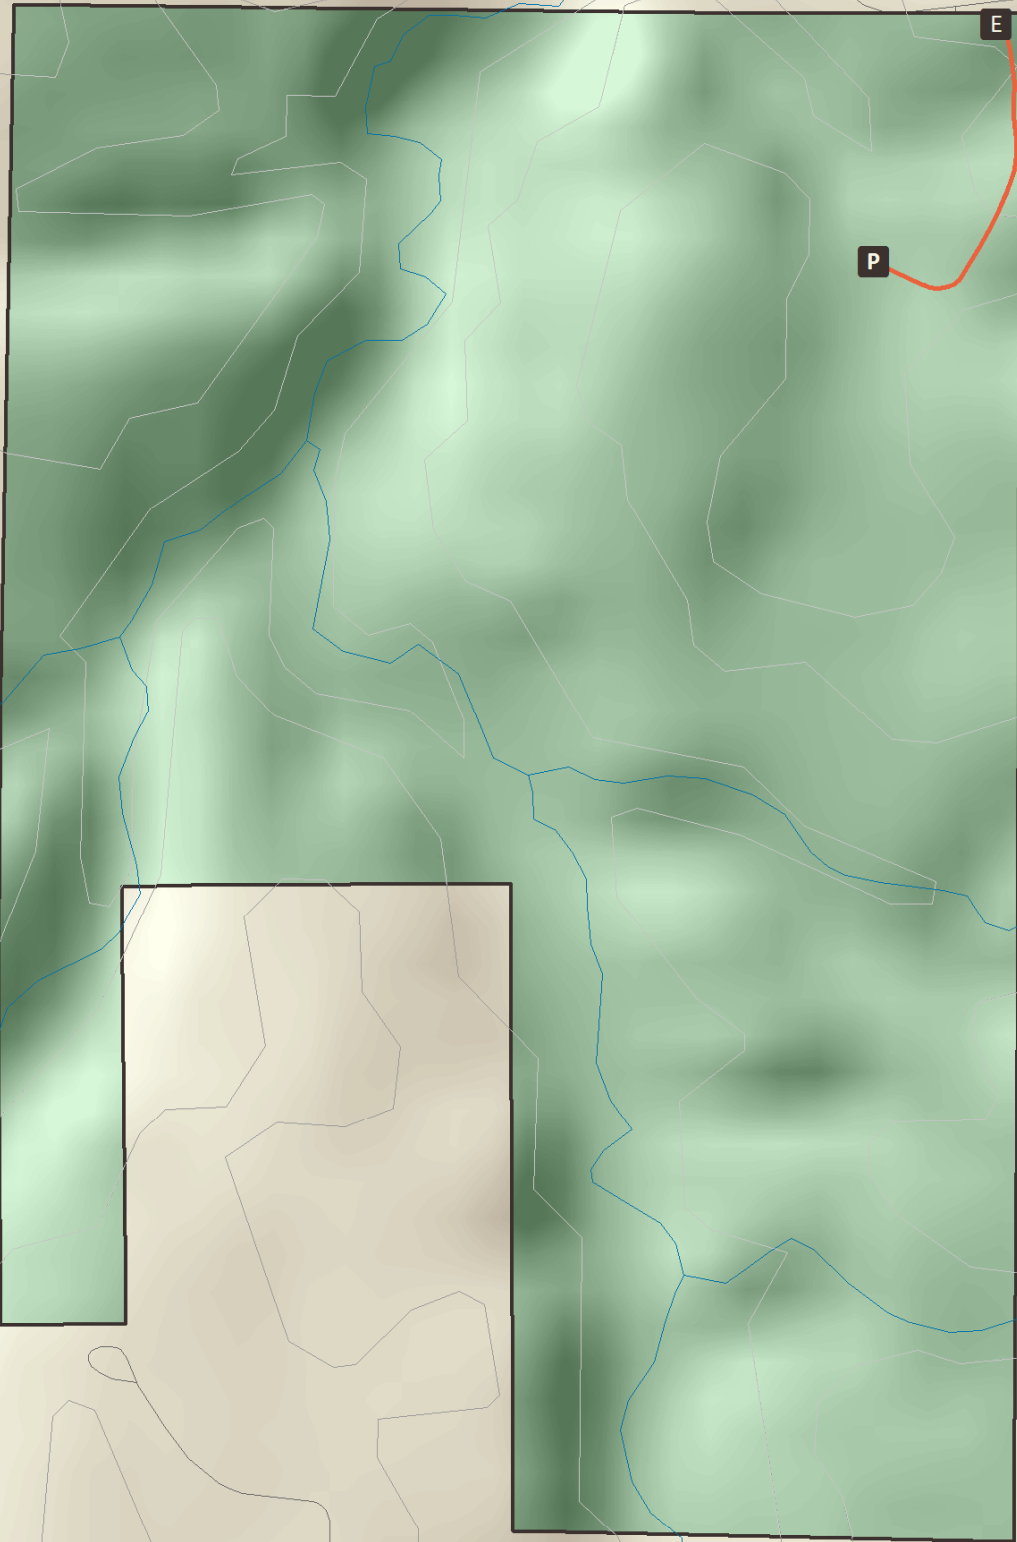

For driving directions, see page 105.

2.25 miles to U.S. Hwy 281

N2290 Rd

E0430 Rd

E0440 Rd

Major County Wildlife Management Area

Area: 210 acres
(580) 541-5319
wildlifedepartment.com/wildlife-management-areas/major-county