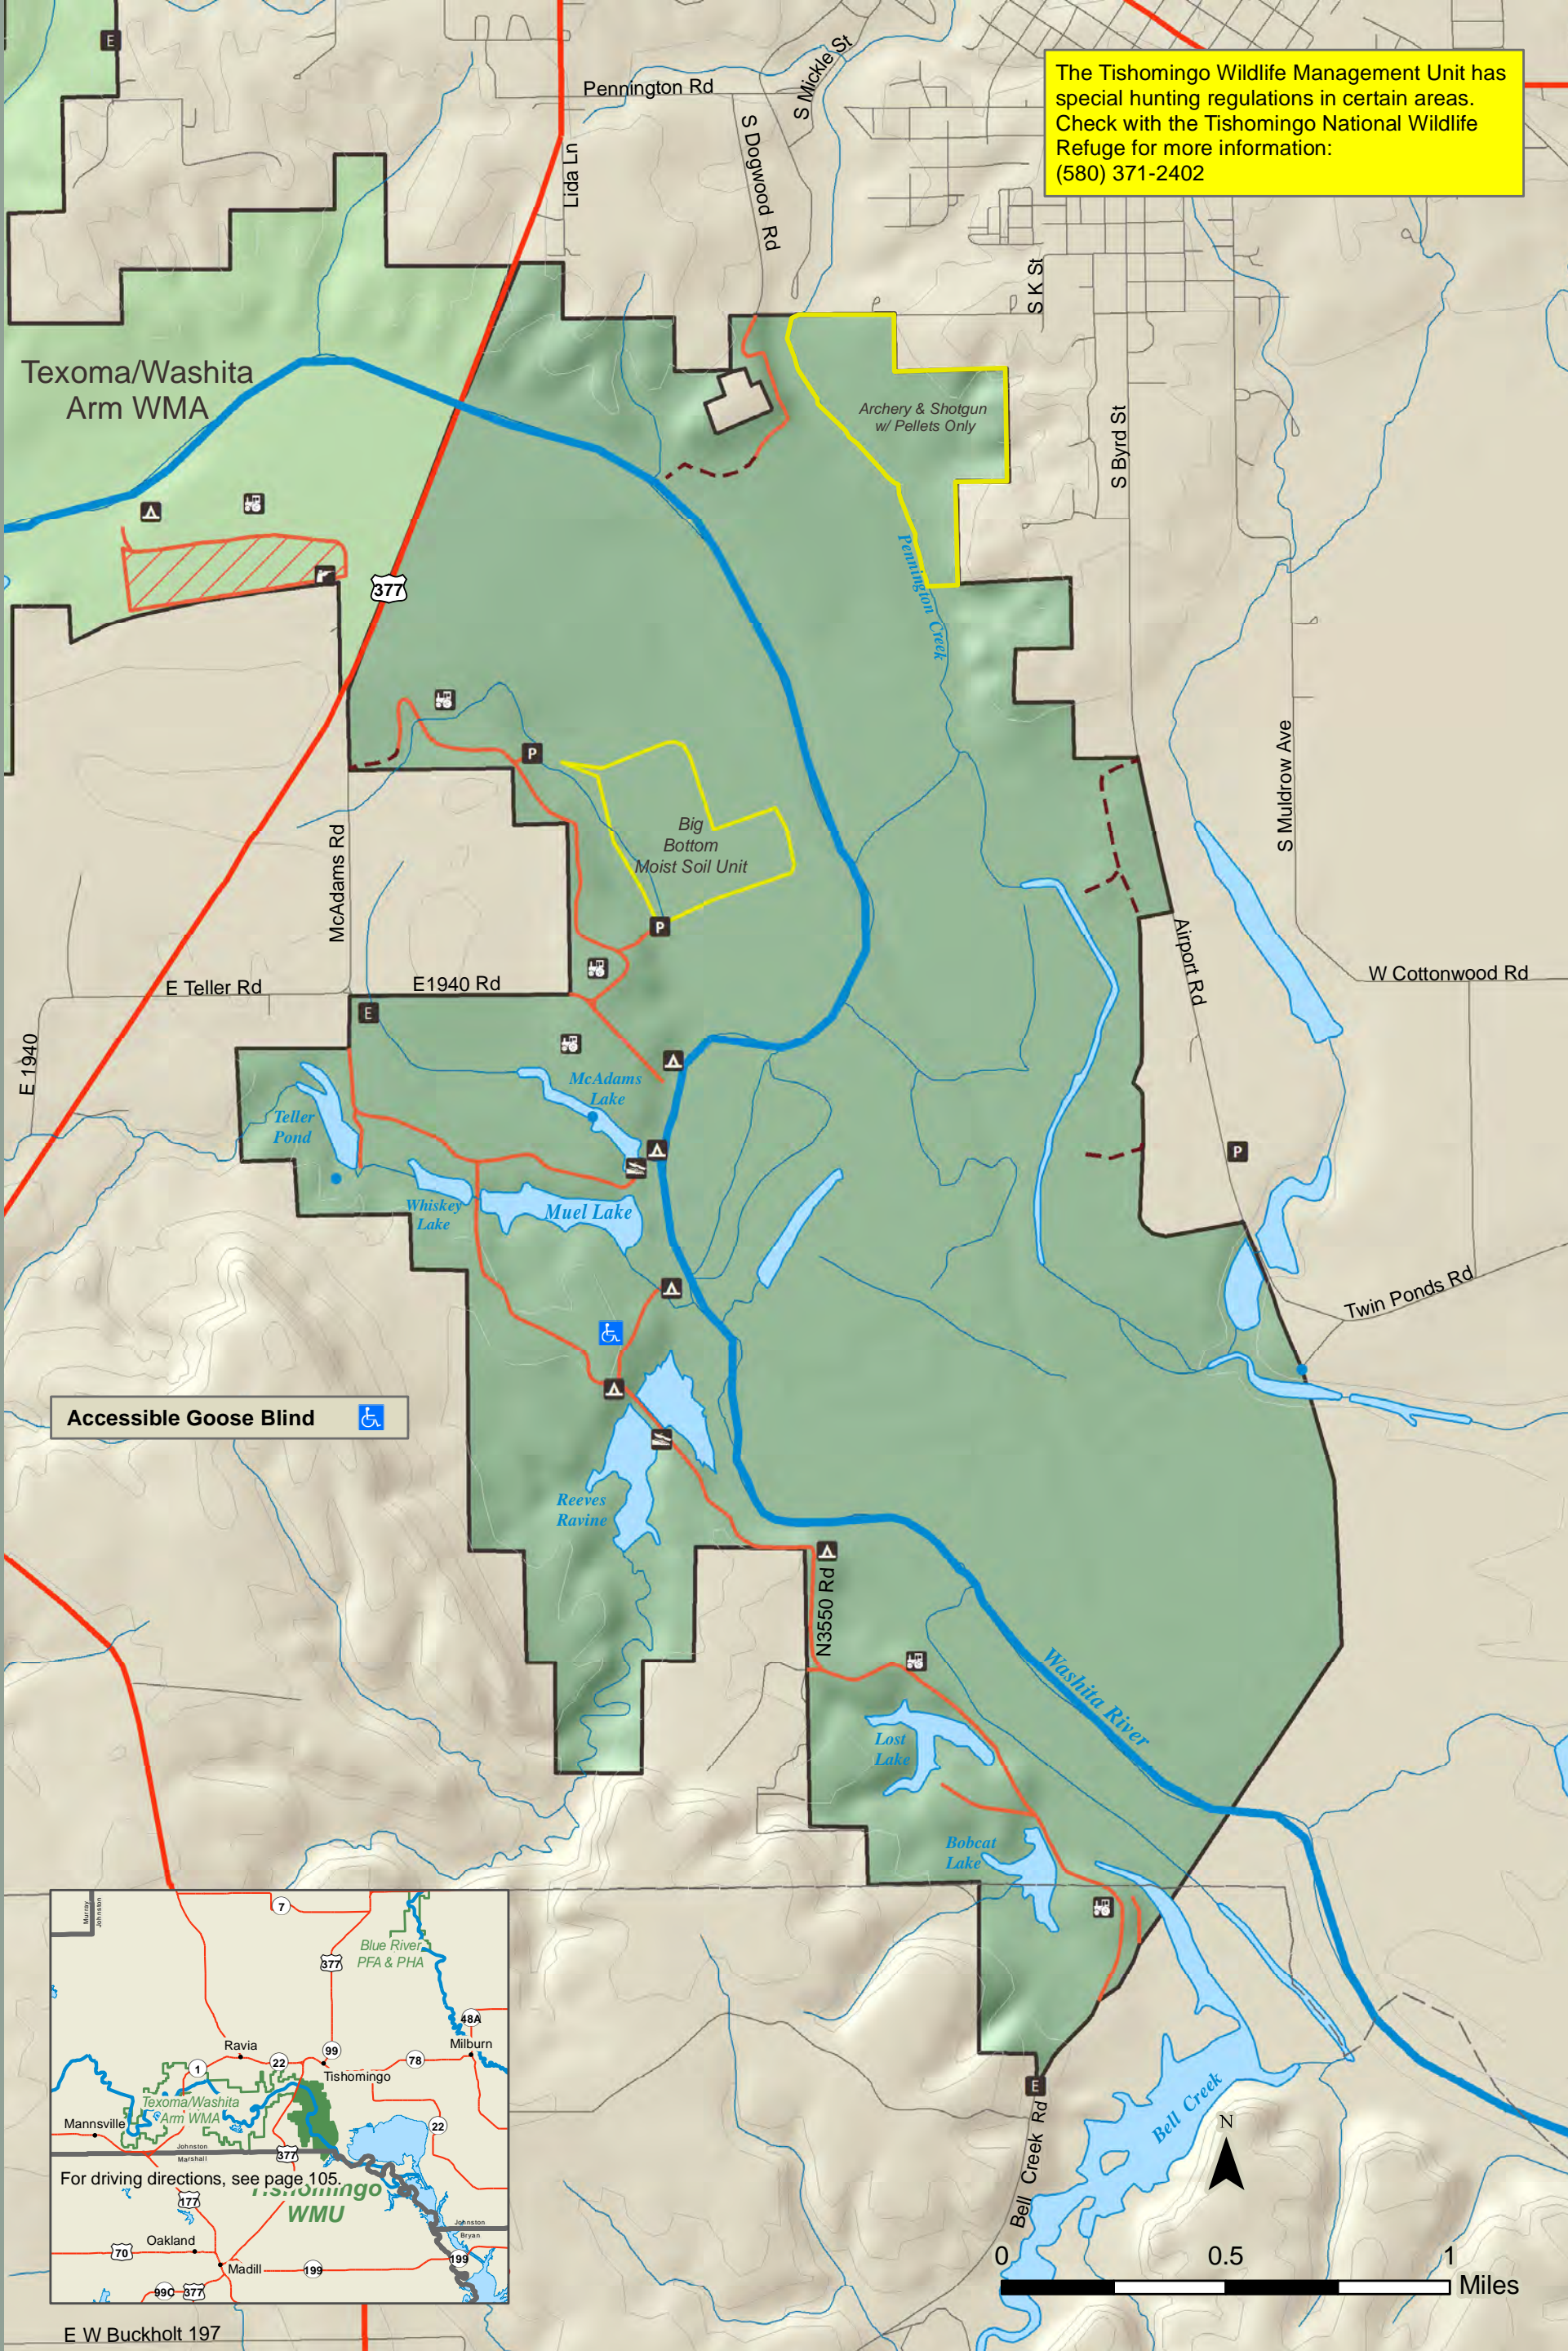

Accessible Goose Blind

Area: 3,150 acres
 (405) 823-8383
wildlifedepartment.com/wildlife-management-areas/texoma-washita-arm