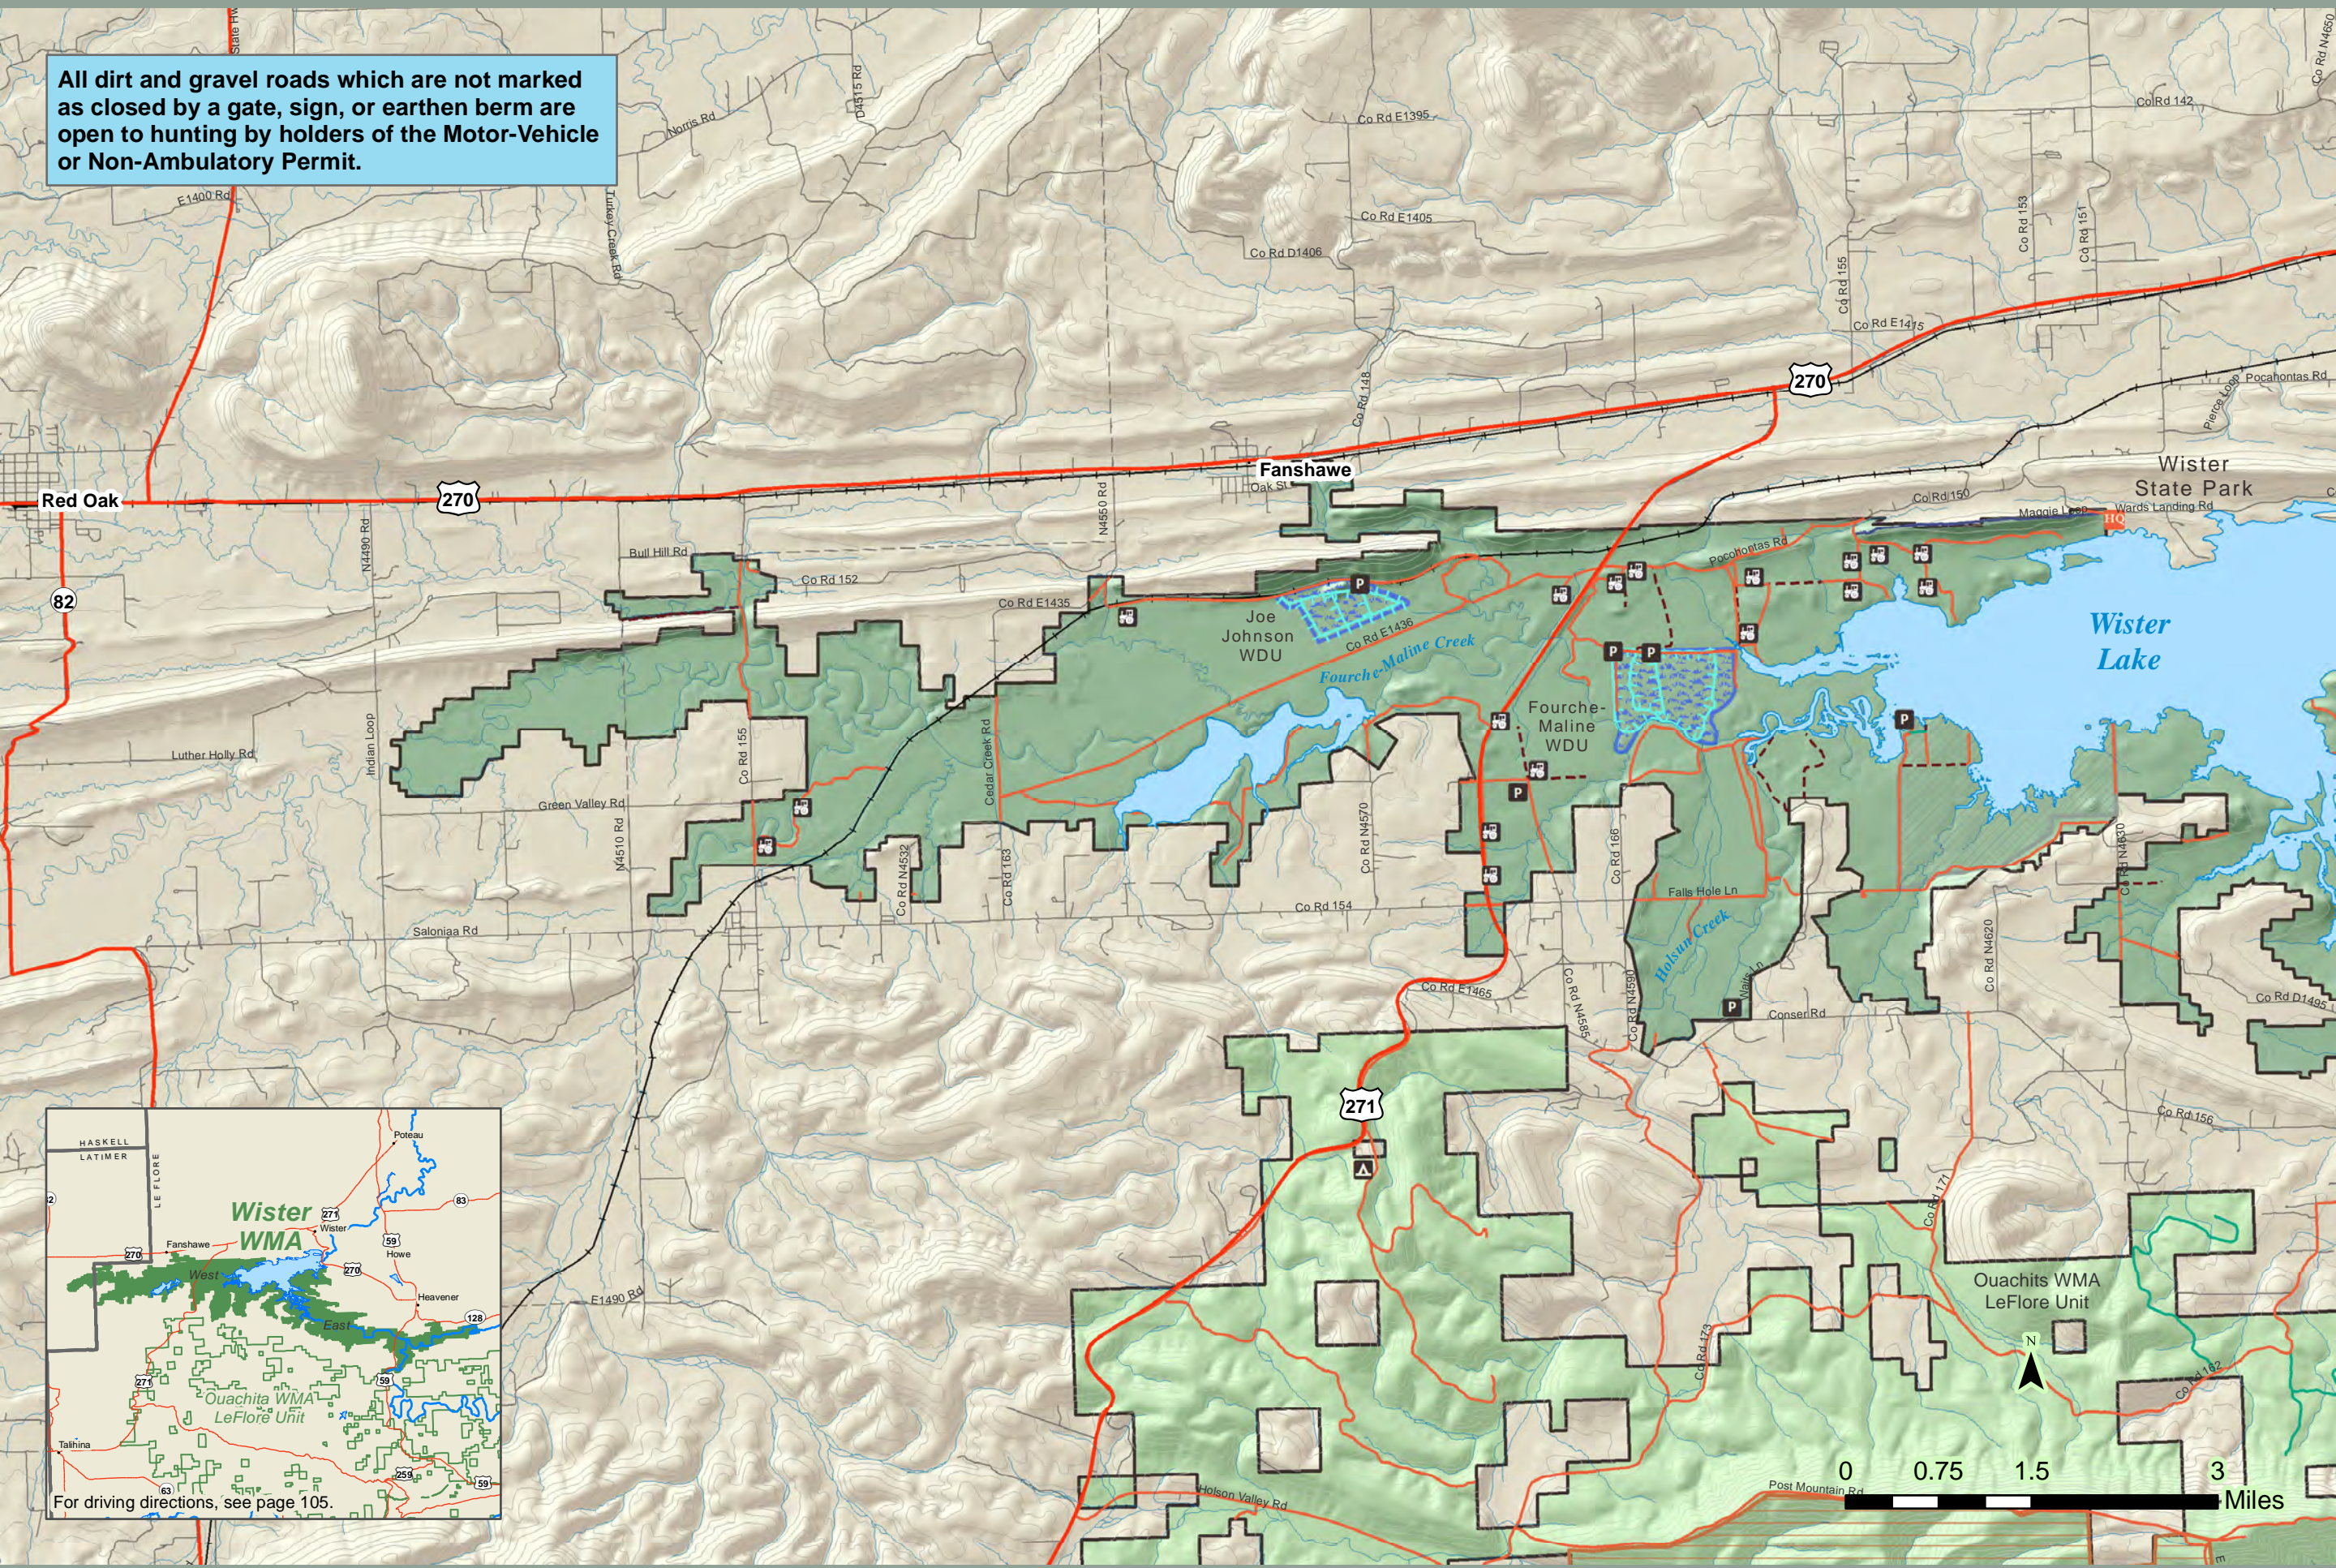

All dirt and gravel roads which are not marked as closed by a gate, sign, or earthen berm are open to hunting by holders of the Motor-Vehicle or Non-Ambulatory Permit.

Wister Wildlife Management Area & Waterfowl Refuge Portion (West)