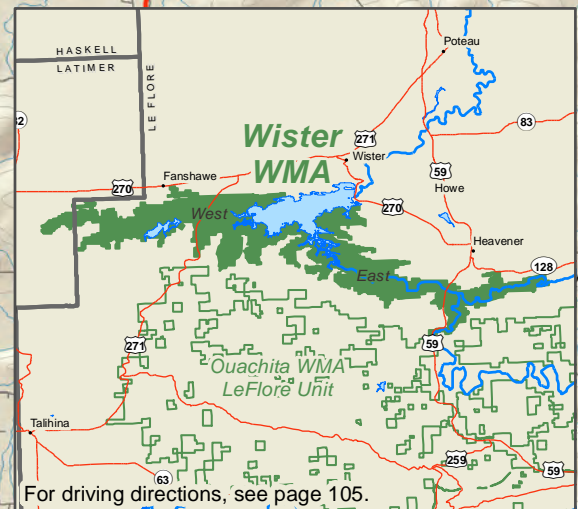

All dirt and gravel roads which are not marked as closed by a gate, sign, or earthen berm are open to hunting by holders of the Motor-Vehicle or Non-Ambulatory Permit.

Wister Wildlife Management Area & Waterfowl Refuge Portion (West)